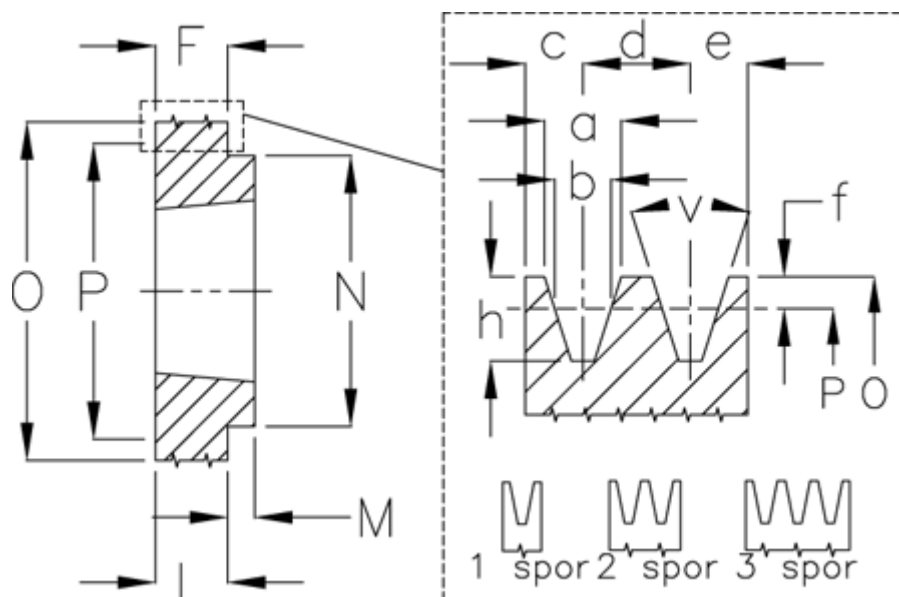

Article number: 604111010001

Description: V-belt pulley SPB 100/1 TL1610

Measures

a	= 16.3	For bush	= 1610	P	= 100
b	= 14.0	h	= 17.5	Type	= SPB
Bush ζ max	= 42	J	= -	v	= 34 grader
c	= 12.5	L	= 25		
d	= 19.0	m	= -		
e	= 12.5	N	= -		
f	= 3.5	Number of ribs	= 1		
F	= 25	O	= 107.0		